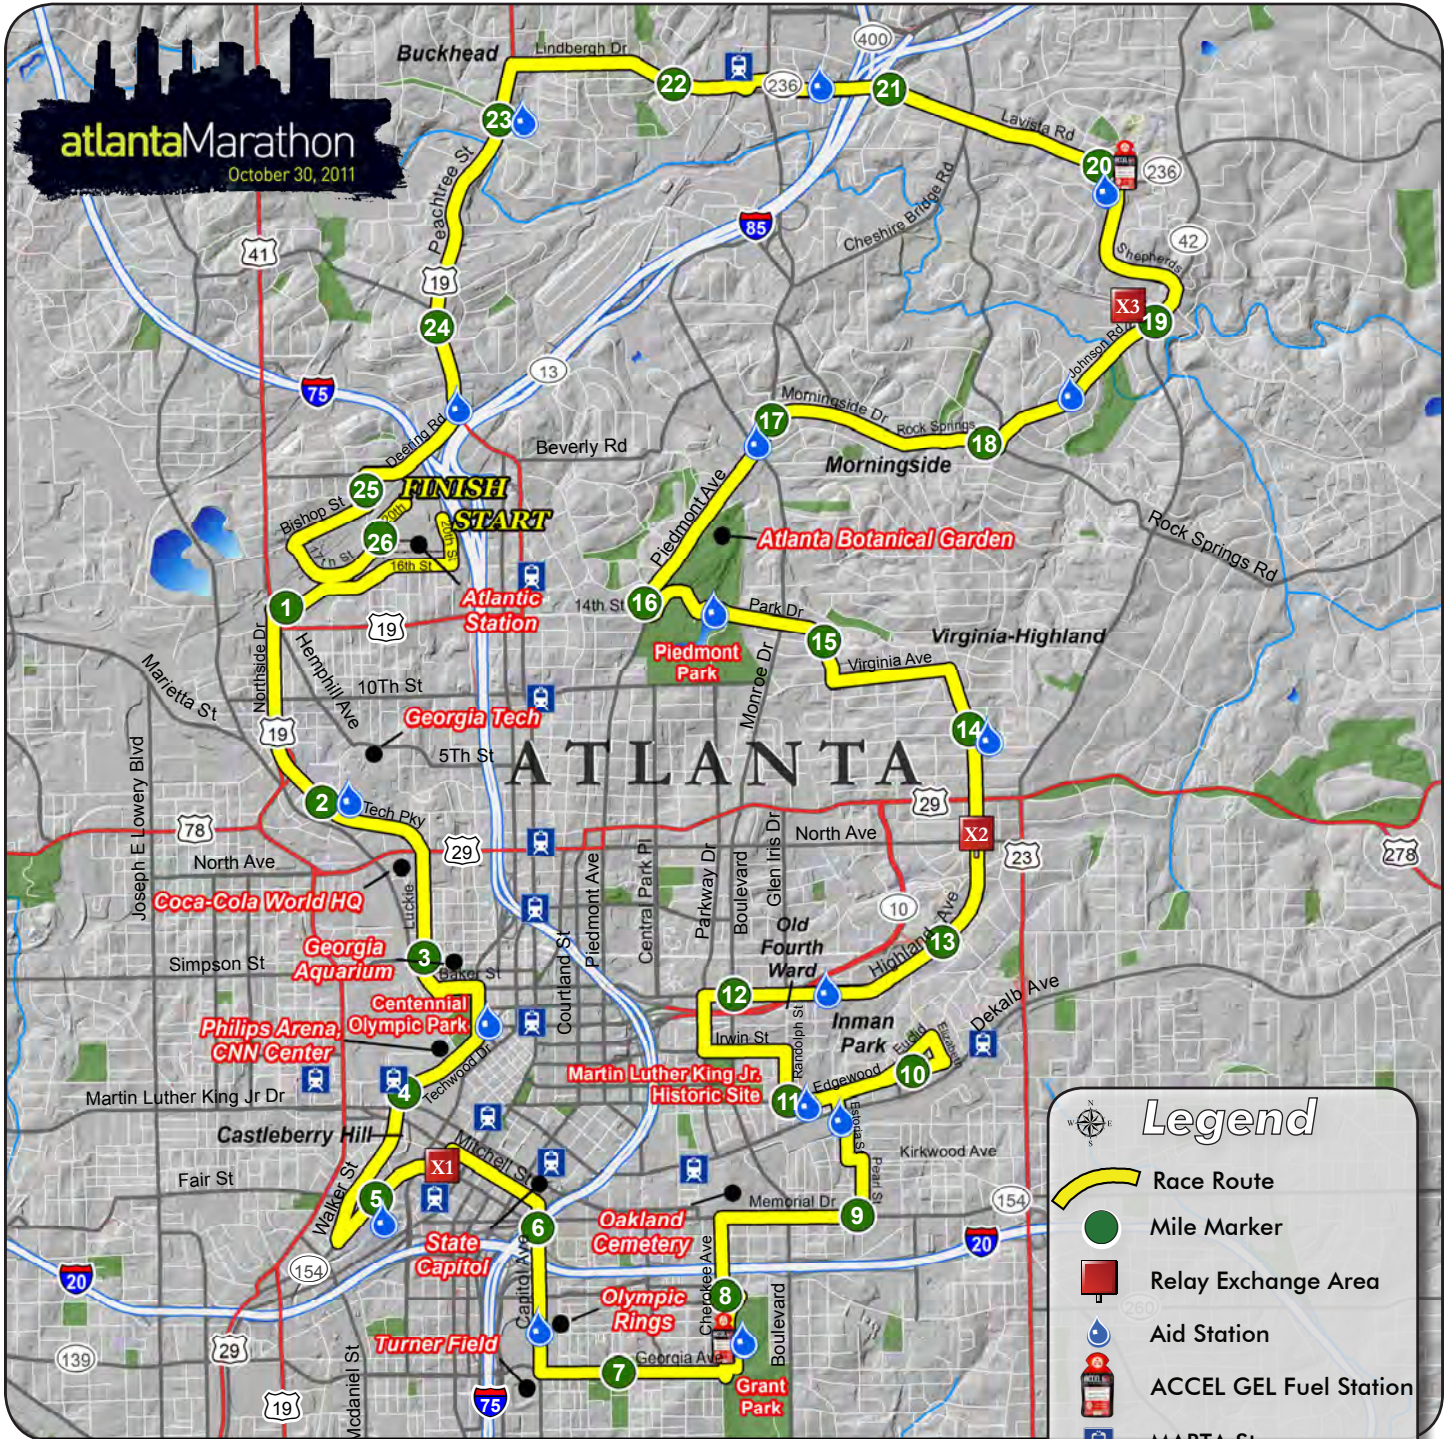

Atlanta Marathon and Marathon Relay Course Map

Legend

- Race Route
- Mile Marker
- Relay Exchange Area
- Aid Station
- ACCEL GEL Fuel Station
- MARTA Stop
- Point of Interest