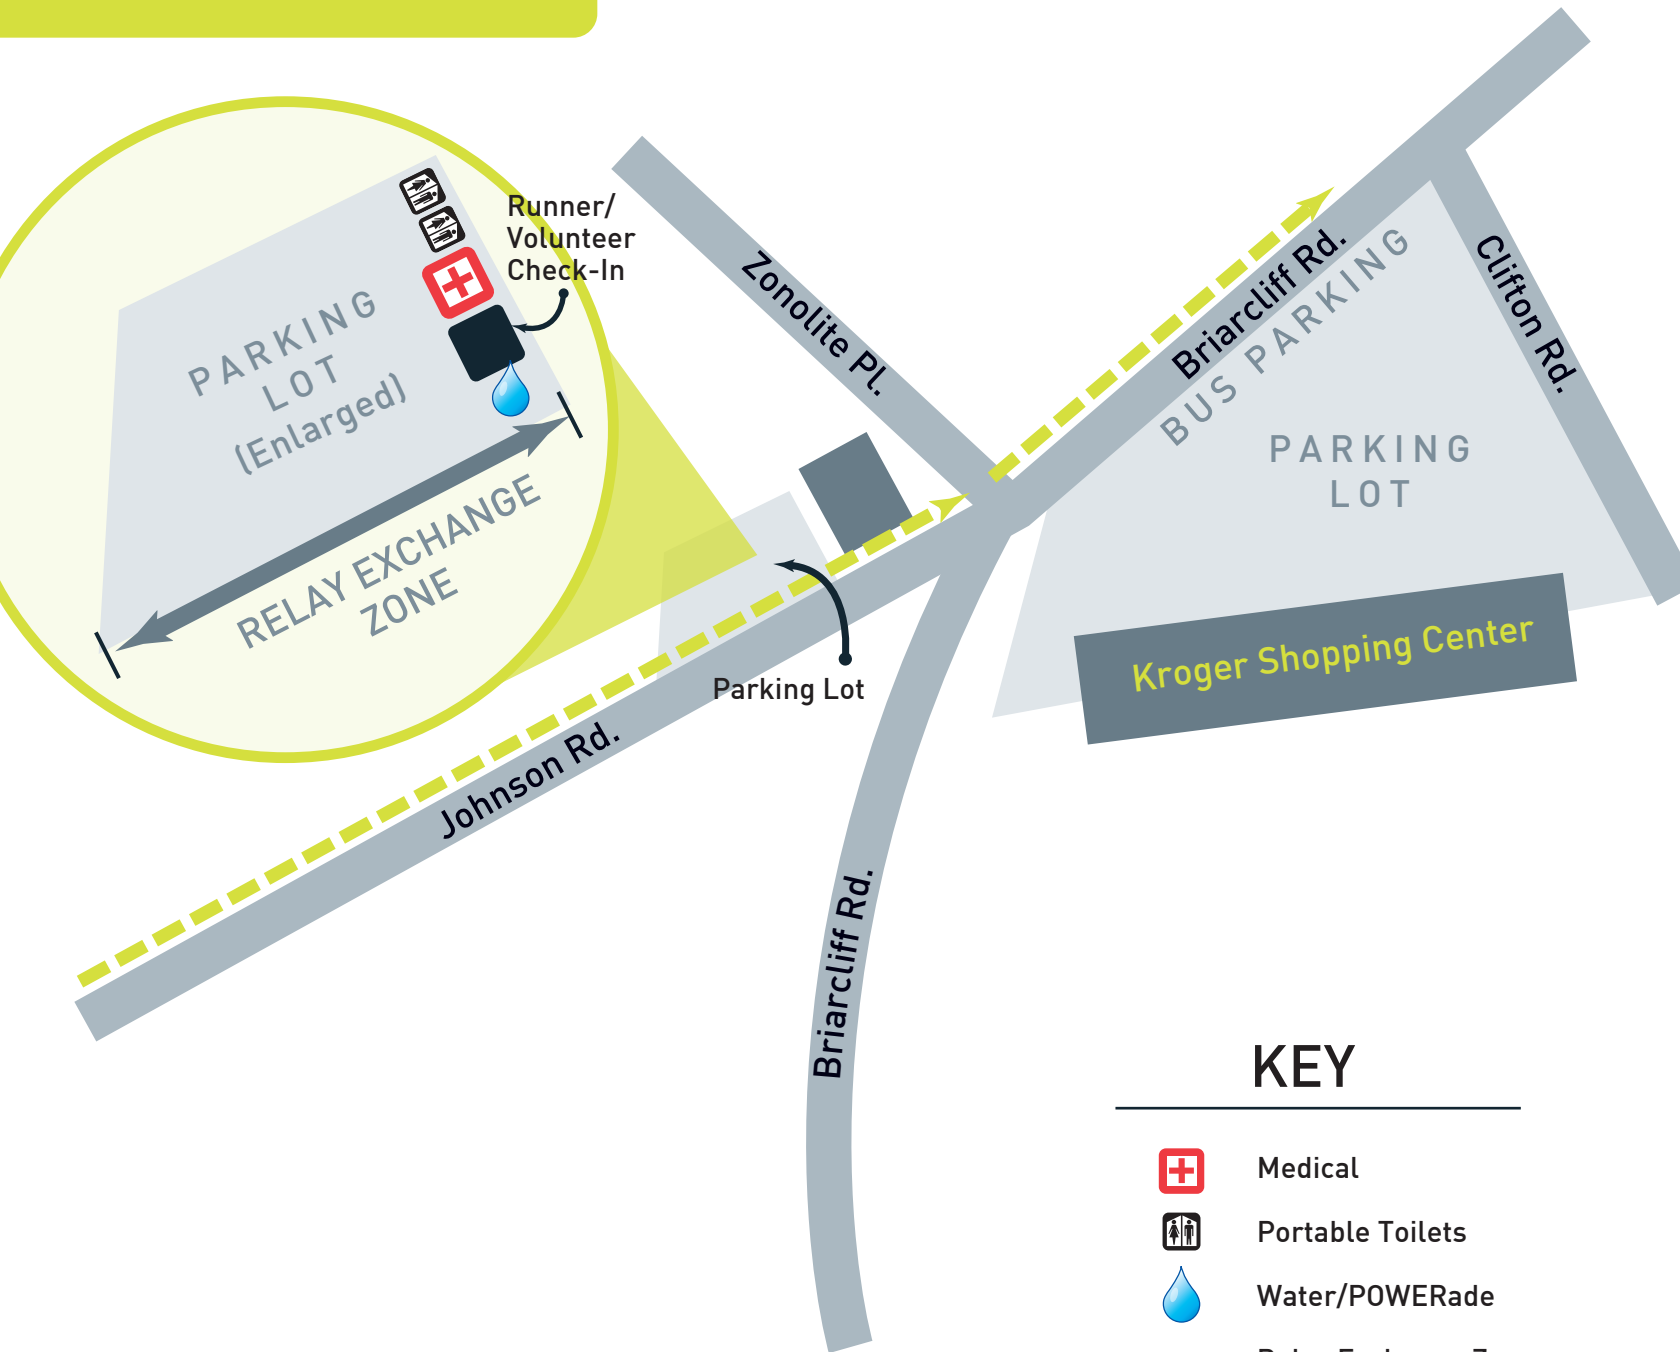

atlantaMarathon
and Marathon Relay

**Relay Exchange
Zone 3**
Johnson Road and
Briarcliff Road

KEY

-  Medical
-  Portable Toilets
-  Water/POWERade
-  Relay Exchange Zone
-  Marathon Route